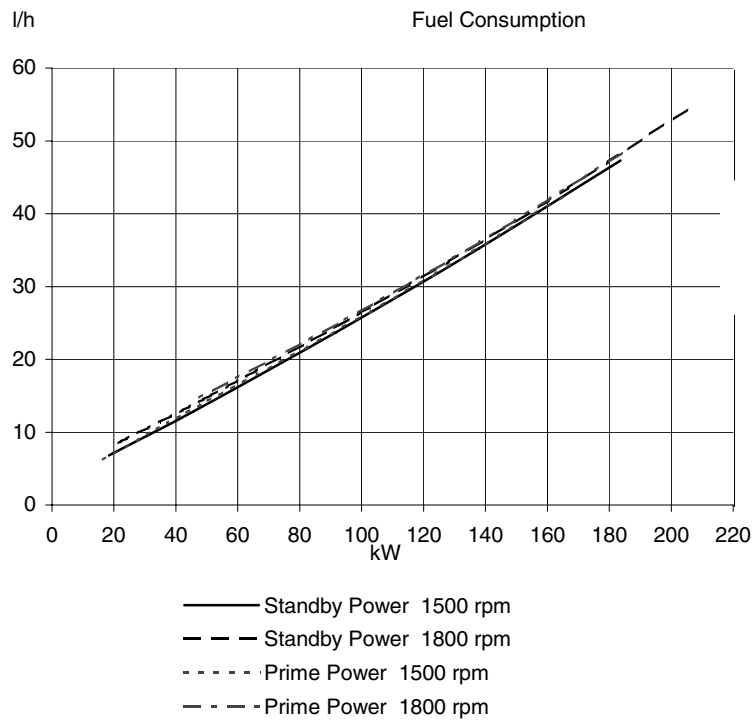

Technical Data TAD732GE

With mounted radiator

Technical data TAD732GE

Technical data TAD732GE