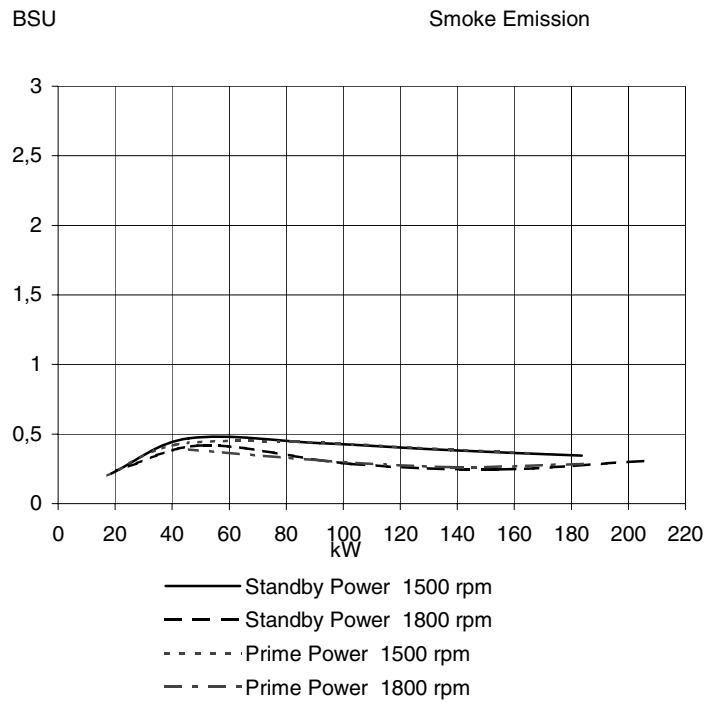

Technical Data TAD732GE

With mounted radiator

Technical data TAD732GE

Technical data TAD732GE