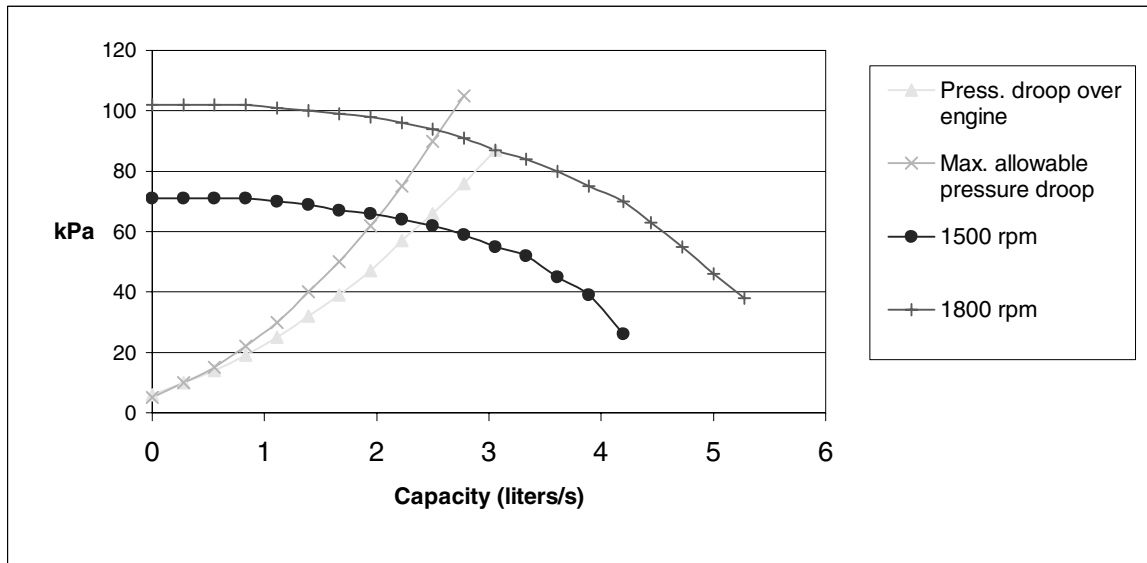

Technical Data TAD732GE

With mounted radiator

Technical data TAD732GE

Technical data TAD732GE